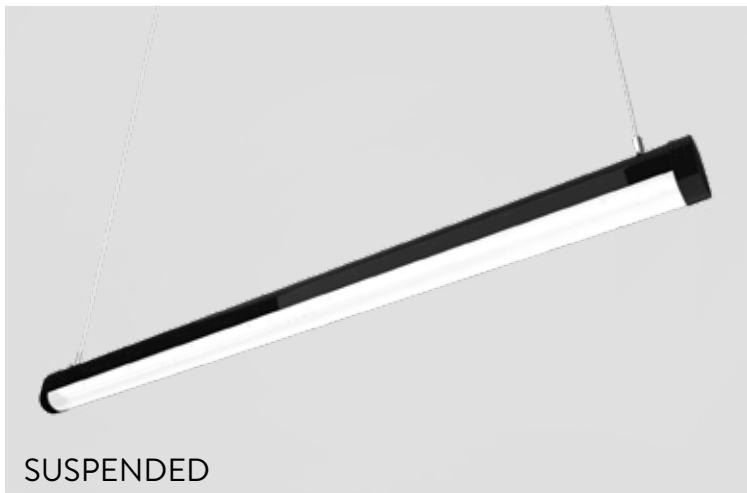

# CONCEPT

The SVT is a LED luminaire for suspended installation with aircraft cables or surface installation with mounting clips. Provides a superior quality of soft lighting as well as delivers a consistent light intensity that decelerates food discoloration. Frosted ribbed polycarbonate lens with one piece body construction with anti-UV and V2 fireproof PC material. Ideal for supermarkets and commercial environments.

**Body**  
One piece body construction with anti-UV and V2 fireproof PC material.

MOUNTING

SUSPENDED / SURFACE

SUSPENDED

SURFACE